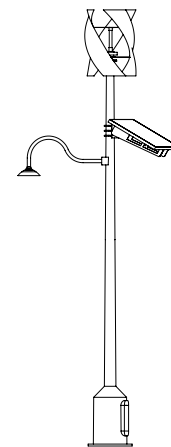

SUSTAINABLE LIGHTING SOLUTIONS

SANYASLS

SANYASLN

SANYASLJ

Boardwalk™

WIND

Turbine Model	UGE-HoYi!	-	-	UGE-HoYi!
Rated Power Output	200 W	-	-	200 W
Rated Wind Speed	12 m/s	-	-	12 m/s

SOLAR

Rated Power Output	250 W	250 W	140 W	140 W
Panel Dimensions	1640 x 992 x 50mm	1640 x 992 x 50mm	1482 x 676 x 50mm	1482 x 676 x 50mm

LED LIGHTING

Rated Power Output	84W	56W	28W	38W
Lumen Output	6303 lm	4365 lm	1669 lm	3000 lm
Rated Voltage Input	24 Vdc	24Vdc	24Vdc	24Vdc

ELECTRONICS

Controller Type	Hybrid	Solar-only	Solar-only	Hybrid
Controller Output Voltage	24 Vdc	24 Vdc	24 Vdc	24 Vdc
Recommended Battery Capacity	150 Ah	150 Ah	100 Ah	100 Ah

TOWER

Design features	Electronics enclosure Customizable sail	Electronics enclosure Decorative metal spiral	Electronics enclosure Decorative metal spiral	Electronics enclosure
Material	Structural Steel	Structural Steel	Structural Steel	Structural Steel
Finish	Galvanized or Powder Coating	Galvanized or Powder Coating	Galvanized or Powder Coating	Galvanized or Powder Coating
Height	10 m (with turbine)	8 m (tower only)	5.4 m (tower only)	8 m (with turbine)
Enclosure Size	85 x Ø60 cm	85 x Ø60 cm	85 x Ø60 cm	85 x Ø60 cm